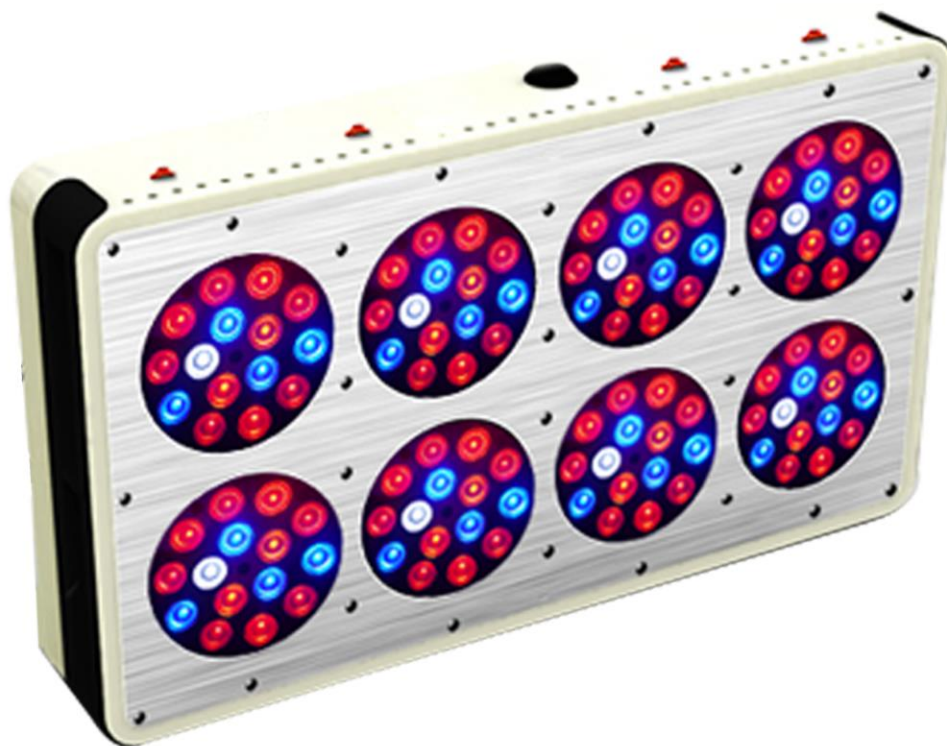

LED Grow Light TL-Ropa 8

Product features:

1. High efficiency and Save Electricity:

LED Grow Light produces great effect . It saves 50%-75% electricity, greatly energy-saving and carbon-reducing.

2. Long life-span, Zero Cost for Maintenance:

3. Plug and Play:

Built-in power supply with Wide Voltage Range from AC85 to AC265V, no setup required, no reflector & ballast needed. No need any technical requirements for end users. Plugs directly into AC85-265V power socket, which makes the installation safe and simple.

6. High powerful chips to attain higher luminescence:

Use 3W High Power LED, higher luminescent efficiency, less heat producing.

Term	Value	Term	Value
Size	496*283*85mm	Power	110V/278W 220V/226W
Input Voltage	AC85~264V	LEDs Quantity	120pcs
Output Voltage	DC32~45V	LED Power	3W LED
Working temperature	38°C~48°C	Color	R/B. Color ratio, wavelength can be customized
Working Environment	45%~90%RH 20~40°C	Lumens	4950LM
Working Frequency	50~60Hz	lux	33000lux/1m 18500/1.5m 11120/2m
NW	6.05KG	Lighting Area	2.269m ² /1m 3.150/1.5m 4.165/2m
Packing Size	573*320*120mm	Gross Weight	7.2KG

ROPAVISION

ROPAVISION

Application:

Hydroponic agriculture, Horticulture design, Green-House lighting, Grow vegetables at home in sunless location, Commercial plant growing, Herb garden

Data: 60° lens, Red=630nm, Blue=460nm, Red/Blue=2/1