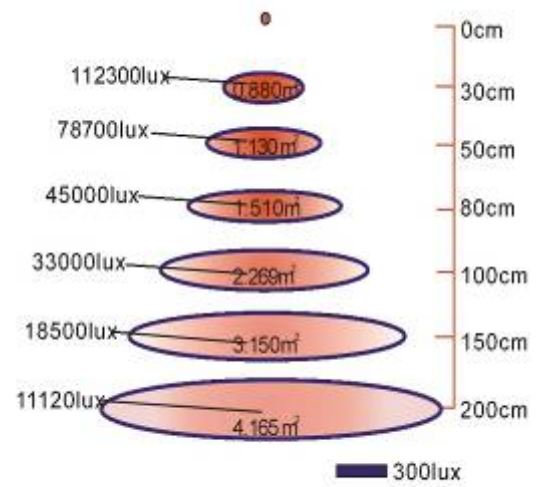

6. High powerful chips to attain higher luminescence:

Use 3W High Power LED, higher luminescent efficiency, less heat producing.

Term	Value	Term	Value
Size	496*283*85mm	Power	110V/278W 220V/226W
Input Voltage	AC85~264V	LEDs Quantity	120pcs
Output Voltage	DC32~45V	LED Power	3W LED
Working temperature	38°C~48°C	Color	R/B. Color ratio, wavelength can be customized
Working Environment	45%~90%RH 20~40°C	Lumens	4950LM
Working Frequency	50~60Hz	lux	33000lux/1m 18500/1.5m 11120/2m
NW	6.05KG	Lighting Area	2.269m ² /1m 3.150/1.5m 4.165/2m
Packing Size	573*320*120mm	Gross Weight	7.2KG

ROPAVISION

ROPAVISION

Application:

Hydroponic agriculture, Horticulture design, Green-House lighting, Grow vegetables at home in sunless location, Commercial plant growing, Herb garden

Data: 60° lens, Red=630nm, Blue=460nm, Red/Blue=2/1