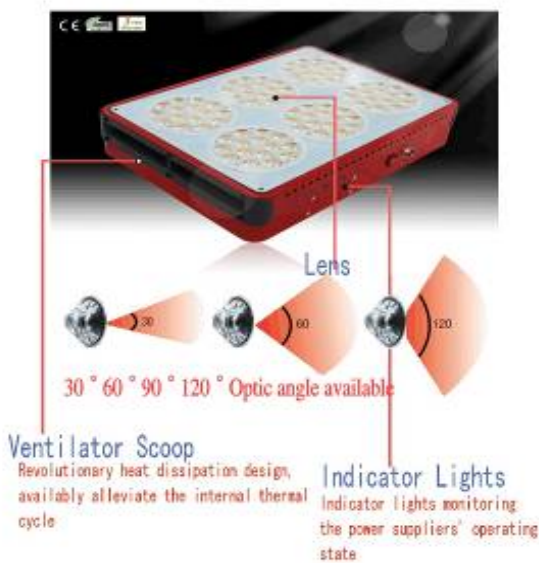

ROPAVISION

Application:

Hydroponic agriculture, Horticulture design, Green-House lighting, Grow vegetables at home in sunless location, Commercial plant growing, Herb garden

ROPAVISION