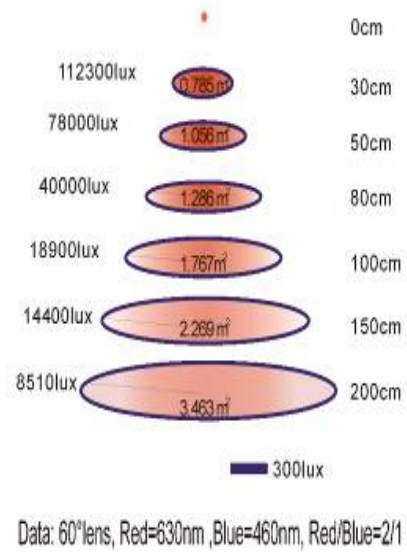

ROPAVISION

Application:

Hydroponic agriculture, Horticulture design, Green-House lighting, Grow vegetables at home in sunless location, Commercial plant growing, Herb garden

ROPAVISION