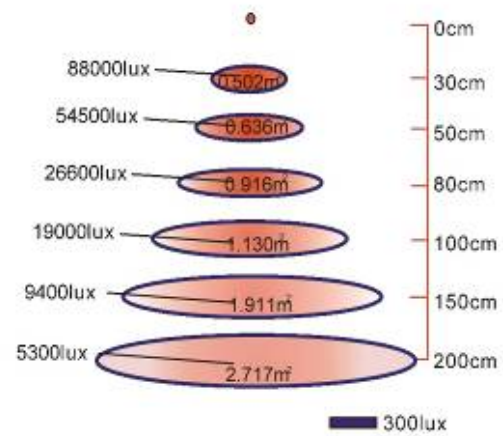

ROPAVISION

Application:

Hydroponic agriculture, Horticulture design, Green-House lighting, Grow vegetables at home in sunless location, Commercial plant growing, Herb garden

Data: 60°lens, Red=630nm, Blue=460nm, Red/Blue=2/1

ROPAVISION