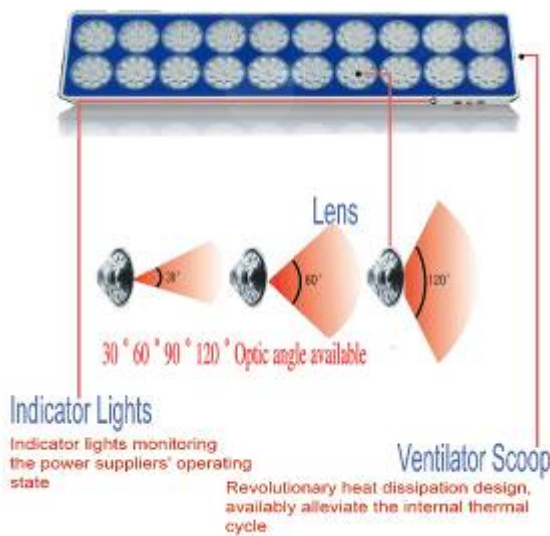

ROPAVISION

Application:

Hydroponic agriculture, Horticulture design, Green-House lighting, Grow vegetables at home in sunless location, Commercial plant growing, Herb garden

Data: 60° lens, Red=630nm, Blue=460nm, Red/Blue=2/1

ROPAVISION