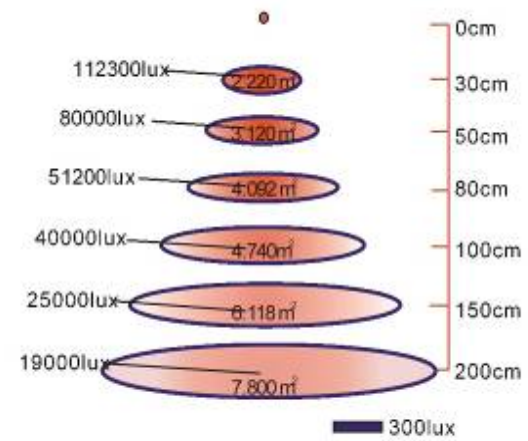

ROPAVISION

Application:

Hydroponic agriculture, Horticulture design, Green-House lighting, Grow vegetables at home in sunless location, Commercial plant growing, Herb garden

Data: 60° lens, Red=630nm, Blue=460nm, Red/Blue=2/1

ROPAVISION