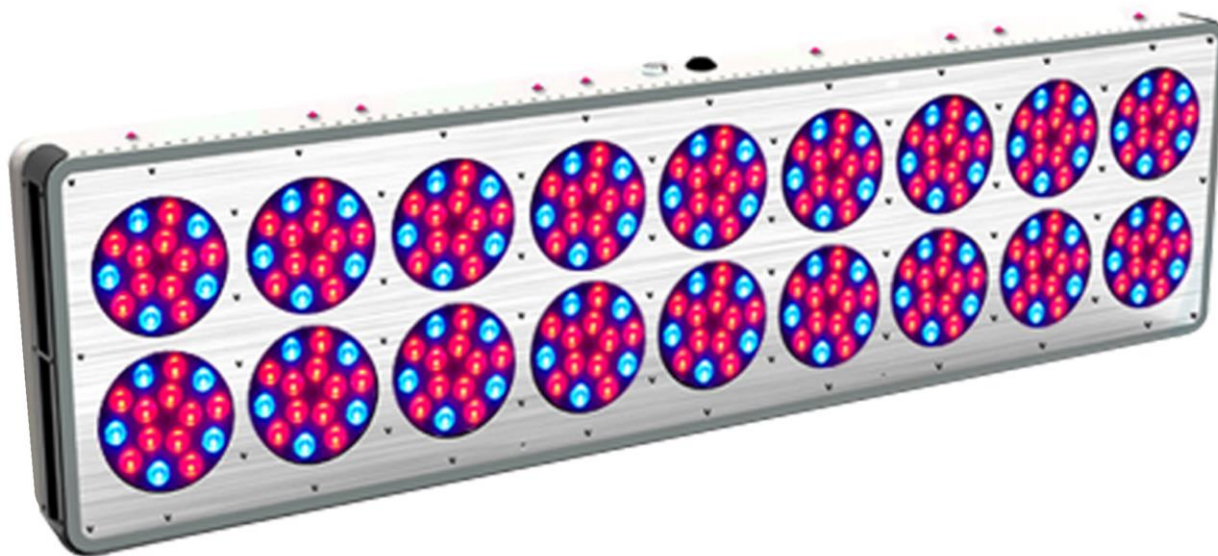

## LED Grow Light TL-Ropa 18

#### 1. High efficiency and Save Electricity:

LED Grow Light produces great effect . It saves 50%-75% electricity, greatly energy-saving and carbon-reducing.

#### 6. High powerful chips to attain higher luminescence:

Use 3W High Power LED, higher luminescent efficiency, less heat producing.

Term	Value	Term	Value
Size	1061*283*85mm	Power	110V/644W 220V/612W
Input Voltage	AC85~264V	LEDs Quantity	270pcs
Output Voltage	DC32~45V	LED Power	3W LED
Working temperature	39°C~49°C	Color	R/B. Color ratio, wavelength can be customized
Working Environment	45%~90%RH 20~40°C	Lumens	11660LM
Working Frequency	50~60Hz	lux	40000lux/1m 24400/1.5m 17900/2m
NW	12.65KG	Lighting Area	3.96m <sup>2</sup> /1m 5.384/1.5m 7.035/2m
Packing Size	1138*320*120mm	Gross Weight	14KG