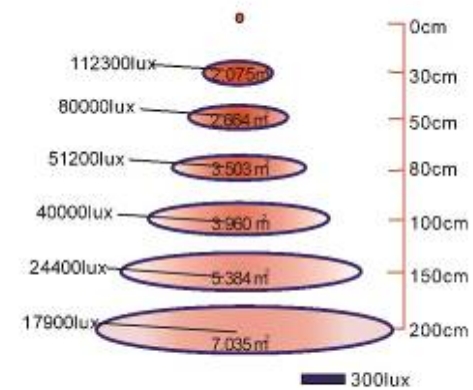

ROPAVISION

Application:

Hydroponic agriculture, Horticulture design, Green-House lighting, Grow vegetables at home in sunless location, Commercial plant growing, Herb garden

Data: 60° lens, Red=630nm, Blue=460nm, Red/Blue=2/1

ROPAVISION