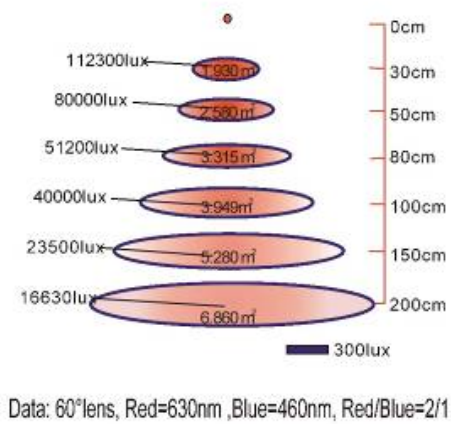

ROPAVISION

Application:

Hydroponic agriculture, Horticulture design, Green-House lighting, Grow vegetables at home in sunless location, Commercial plant growing, Herb garden

ROPAVISION