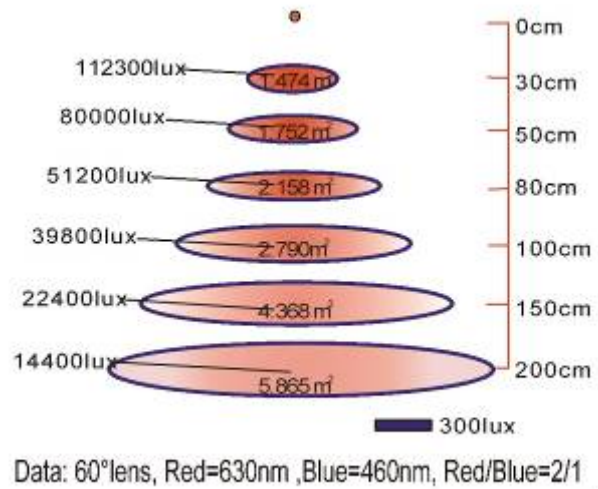

ROPAVISION

Application:

Hydroponic agriculture, Horticulture design, Green-House lighting, Grow vegetables at home in sunless location, Commercial plant growing, Herb garden

ROPAVISION