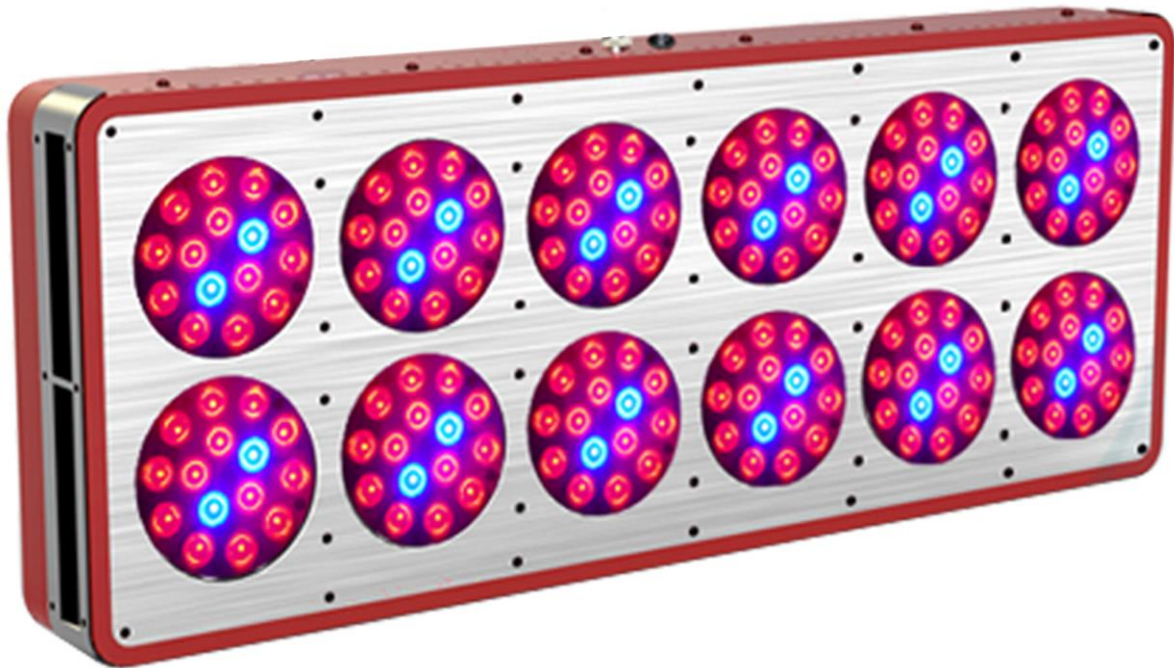

## LED Grow Light TL-Ropa 12

#### 1. High efficiency and Save Electricity:

LED Grow Light produces great effect . It saves 50%-75% electricity, greatly energy-saving and carbon-reducing.

#### 6. High powerful chips to attain higher luminescence:

Use 3W High Power LED, higher luminescent efficiency, less heat producing.

Term	Value	Term	Value
Size	722*283*85mm	Power	110V/430W 220V/404W
Input Voltage	AC85~264V	LEDs Quantity	180pcs
Output Voltage	DC32~45V	LED Power	3W LED
Working temperature	40°C~48°C	Color	R/B. Color ratio, wavelength can be customized
Working Environment	45%~90%RH 20~40°C	Lumens	7950LM
Working Frequency	50~60Hz	lux	39800lux/1m 22400/1.5m 14400/2m
NW	8.65KG	Lighting Area	2.79m <sup>2</sup> /1m 4.368/1.5m 5.866/2m
Packing Size	799*320*120mm	Gross Weight	9.8KG