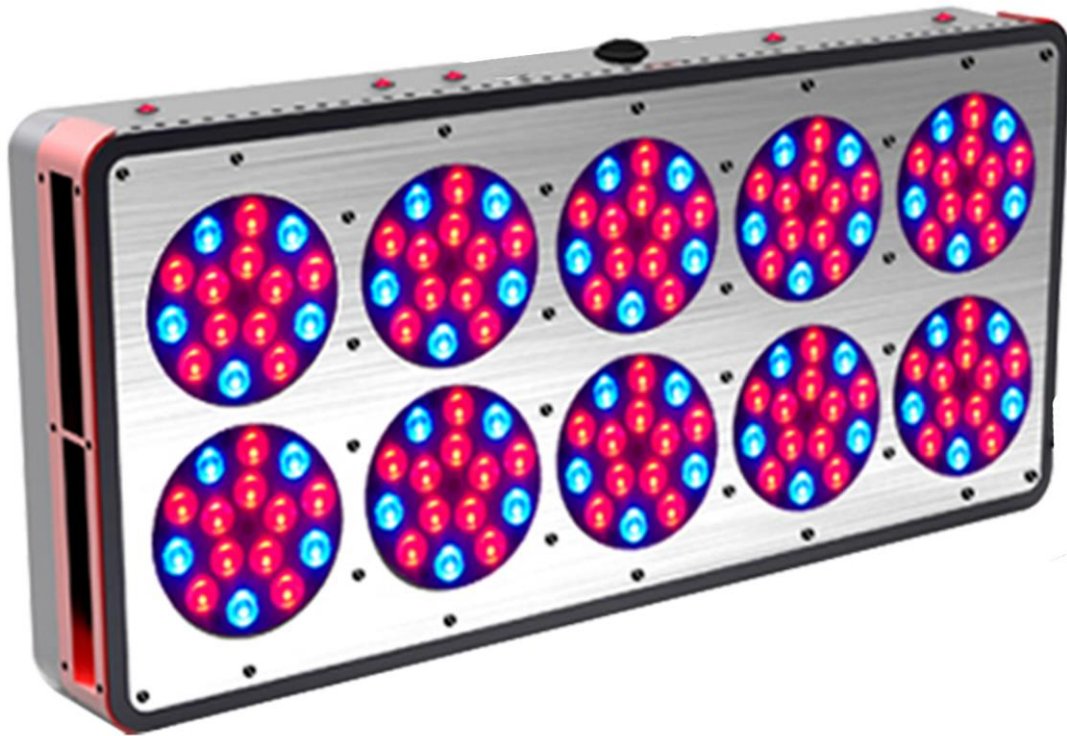

## LED Grow Light TL-Ropa 10

#### 1. High efficiency and Save Electricity:

LED Grow Light produces great effect . It saves 50%-75% electricity, greatly energy-saving and carbon-reducing.

#### 6. High powerful chips to attain higher luminescence:

Use 3W High Power LED, higher luminescent efficiency, less heat producing.

Term	Value	Term	Value
Size	609*283*85mm	Power	110V/364W 220V/337W
Input Voltage	AC85~264V	LEDs Quantity	150pcs
Output Voltage	DC32~45V	LED Power	3W LED
Working temperature	38°C~47°C	Color	R/B. Color ratio, wavelength can be customized
Working Environment	45%~90%RH 20~40°C	Lumens	6200LM
Working Frequency	50~60Hz	lux	35700lux/1m 19000/1.5m 12860/2m
NW	7.35KG	Lighting Area	2.55m <sup>2</sup> /1m 3.72/1.5m 5.472/2m
Packing Size	686*320*120mm	Gross Weight	8.5KG