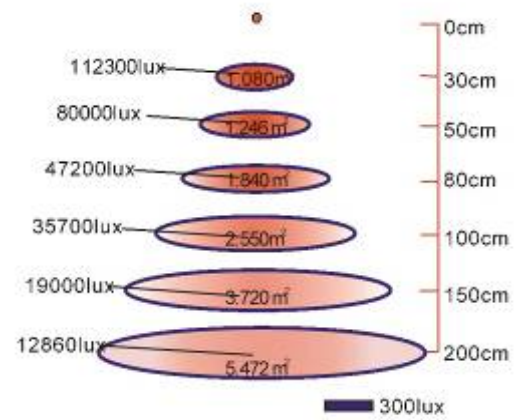

ROPAVISION

Application:

Hydroponic agriculture, Horticulture design, Green-House lighting, Grow vegetables at home in sunless location, Commercial plant growing, Herb garden

Data: 60°lens, Red=630nm, Blue=460nm, Red/Blue=2/1

ROPAVISION